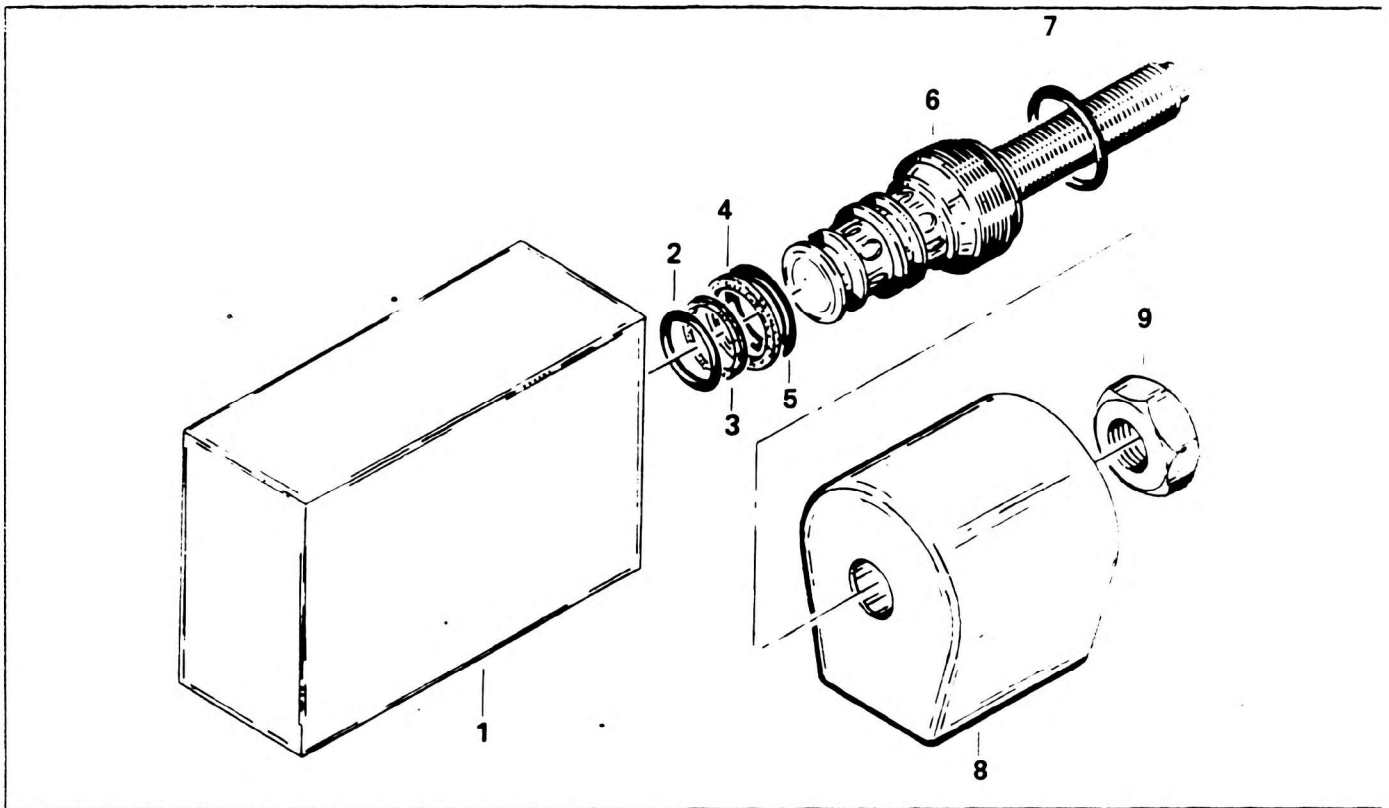

VALVE ASSEMBLY - SOLENOID

GROVE

NO.	PART NO.	QTY	DESCRIPTION	NO.	PART NO.	QTY	DESCRIPTION
	7-926-001253		COMPLETE ASSY				
1	NOT SERVICED	1	BODY				
2	7-755-014000	1	O-RING				
3	7-755-014609	1	RING, BACK-UP				
4	7-755-015609	1	RING, BACK-UP				
5	7-755-015000	1	O-RING				
6	9-926-102690	1	VALVE, CARTRIDGE				
7	7-755-910000	1	O-RING				
8	9-926-102692	1	COIL				
			REQ'D IF EQUIPPED W/LEADWIRES				
	9-926-105884	1	COIL				
			REQ'D IF EQUIPPED W/SPADE CONNECTORS				
9	9-926-102691	1	NUT				